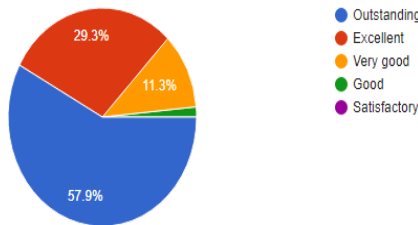

गांधी जी के बताए मार्ग पर चलने का आह्वान

नई दिल्ली (एसएनबी)। दिल्ली विश्वविद्यालय से सम्बद्ध मैत्रेयी कॉलेज की इनेबलिंग यूनिट व कॉलेज प्राचार्या डॉ. हरितिमा चोपड़ा की पहल पर व डॉ. प्रमोद कुमार सिंह के संयोजन में राष्ट्रीय प्रतियोगिता सह व्याख्यान आयोजित किया गया।

इसमें उत्तरप्रदेश के मऊ जनपद स्थित राम बचन सिंह राजकीय महिला महाविद्यालय के संस्कृत विभागाध्यक्ष एवं गांधीवादी विचारक डॉ. अवनीन्द्र कुमार पाण्डेय और श्री गुरु गोविन्द सिंह जी महाराज राजकीय महाविद्यालय पलियाकलां, उत्तर प्रदेश के प्राचार्य डॉ. सूर्य प्रकाश शुक्ल के व्याख्यान हुए। डॉ. अवनीन्द्र कुमार पाण्डेय ने अपने व्याख्यान में कहा कि मानवता को जीवित रखने के लिए गांधी जी द्वारा बताए गए सत्य और अहिंसा के पथ पर चलना ही होगा। डॉ. सूर्य प्रकाश शुक्ल ने कहा कि श्रेष्ठराष्ट्र के निर्माण के लिए समाज को लाल बहादुर शास्त्री के जीवन आदर्शों, सादगी, ईमानदारी और स्वाभिमान को अपनाने की आवश्यकता है।

आपको 2 अक्टूबर, 2021 को राष्ट्रपिता महात्मा गांधी एवं पूर्वप्रधानमन्त्री श्री लाल बहादुर शास्त्री की जयन्ती के उपलक्ष्य में महापुरुषद्वय के व्यक्तित्व व आदर्शों से प्रेरणा लेने हेतु समायोजित आज का यह विशेष कार्यक्रम कैसा लगा?

133 responses