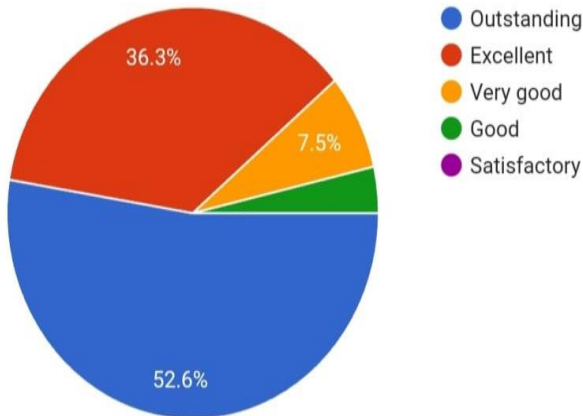

also threw light on the practical aspects of its solution. In this webinar Rajni Bhanot and Poonam introduced the speakers to the participants while Arjun Singh proposed the vote of thanks. It is worth saying that the webinar organized from the Zoom platform was also broadcast live on YouTube, in which more than 350 participants took part. Out of these, 240 participants attended through Zoom Live while 113 participants connected the live broadcast from YouTube channel.

राष्ट्रीय वेबिनार आयोजित नई दिल्ली। मैत्रेयी कॉलेज ने 'नॉन-यूनिकोड फॉन्ट्स में प्लेगरिज्म की समस्याएं और चुनौतियां' विषय पर राष्ट्रीय वेबिनार आयोजित किया। डॉ. प्रदीप राय के संयोजकत्व में आयोजित इस वेबिनार की अध्यक्षता की मैत्रेयी कॉलेज की प्राचार्या डॉ. हरित्मा चोपड़ा ने जबकि बतौर मुख्य अतिथि इग्नू में लाइब्रेरी साइंस के प्रोफेसर जयदीप शर्मा ने शिरकत की। मुख्य वक्ता के रूप में मैत्रेयी कॉलेज के नोडल ऑफिसर डॉ. प्रमोद कुमार सिंह ने व्याख्यान दिया। कार्यक्रम के प्रारम्भ में अपने अध्यक्षीय वक्तव्य में प्रो. हरित्मा चोपड़ा ने पुस्तकालय के महत्त्व को रेखांकित करते हुए कहा की पुस्तकालय ही किसी संस्थान की रीढ़ होती है।

How relevant was the theme/topic of the National Webinar on PROBLEMS & CHALLENGES OF PLAGIARISM DETECTION IN NON-UNICODE FONTS ?

386 responses